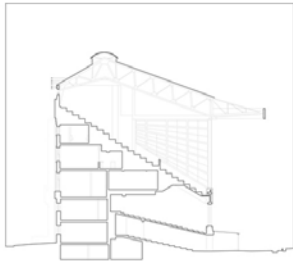

FORMER ARSENAL STADIUM

Highbury Square, London | Allies & Morisson